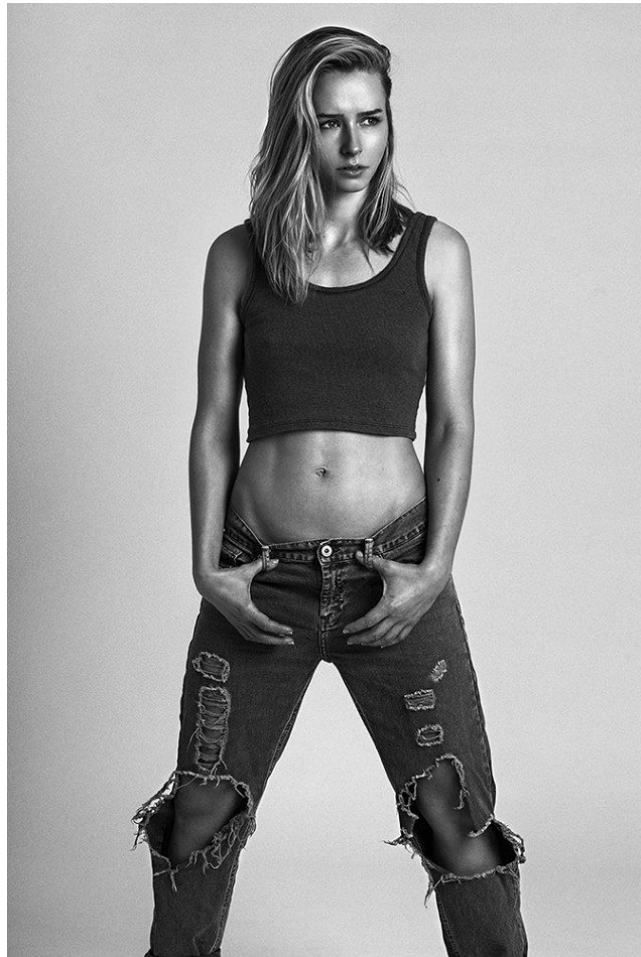

CLARA EYSENBERG

T: +43 1 586 90 27

office@stellamodels.com

—
STELLA
MODELS
×

www.stellamodels.com