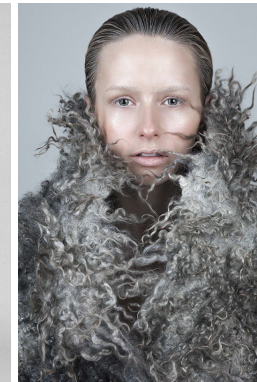

—
STELLA
MODELS
×

www.stellamodels.com

HEIGHT	BUST	DRESS	WAIST	HIPS	SHOES	HAIR	EYES
170	82	34-36	66	94	37.5	BLONDE	BLUE/GREEN