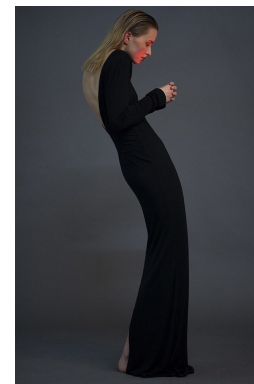

—
STELLA
MODELS
×

www.stellamodels.com

HEIGHT	BUST	DRESS	WAIST	HIPS	SHOES	HAIR	EYES
170	82	34-36	66	94	37.5	BLONDE	BLUE/GREEN