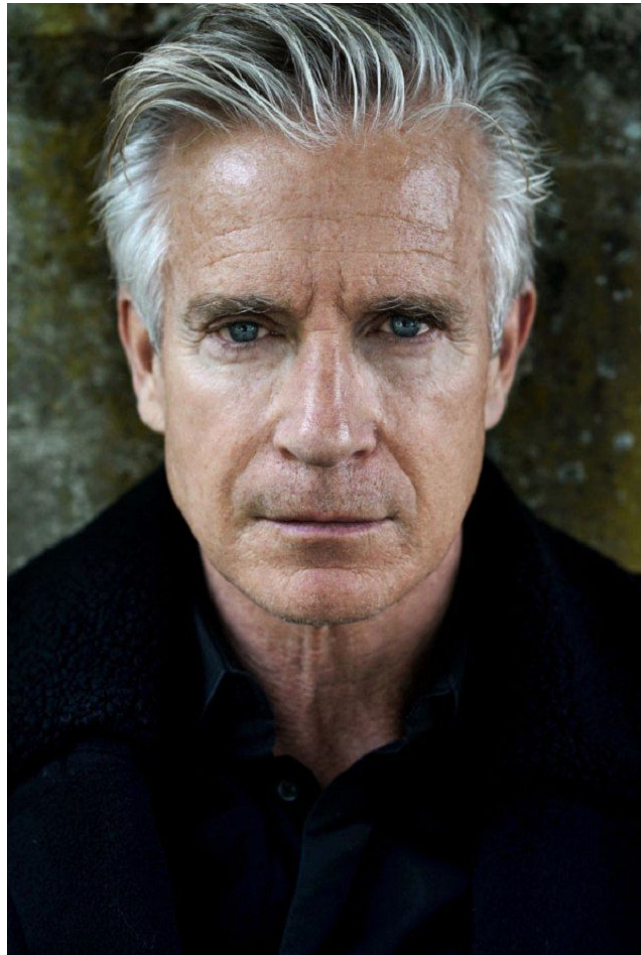

CLAUDE LANGLOIS

T: +43 1 586 90 27

office@stellamodels.com

—
STELLA
MODELS
×

www.stellamodels.com