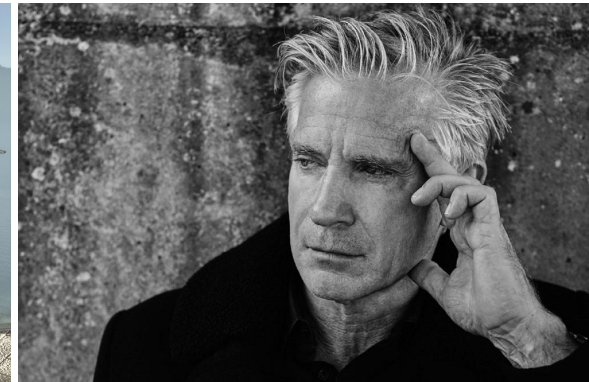

# CLAUDE LANGLOIS

*office@stellamodels.com*

[www.stellamodels.com](http://www.stellamodels.com)

HEIGHT	CHEST	WAIST	HIPS	SHOES	HAIR	EYES
185	108	97	109	44.0	SALT AND PEPPER	BLUE