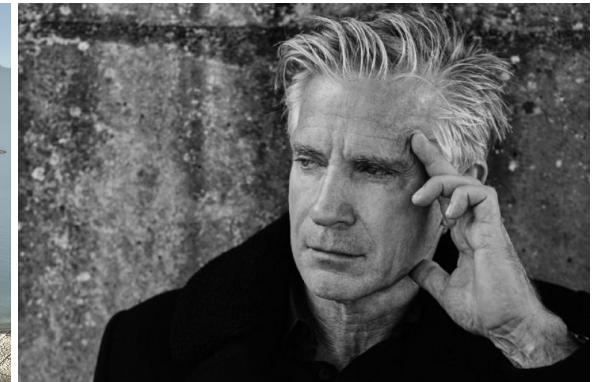

—
STELLA
MODELS
×

www.stellamodels.com

HEIGHT	WAIST	HIPS	SHOES	HAIR	EYES	CHEST
185	97	109	44.0	SALT AND PEPPER	BLUE	108