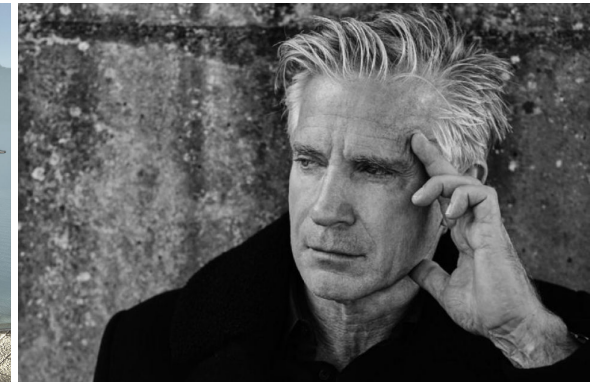

—  
STELLA  
MODELS  
×

[www.stellamodels.com](http://www.stellamodels.com)

HEIGHT	WAIST	HIPS	SHOES	HAIR	EYES	CHEST
185	97	109	44.0	SALT AND PEPPER	BLUE	108