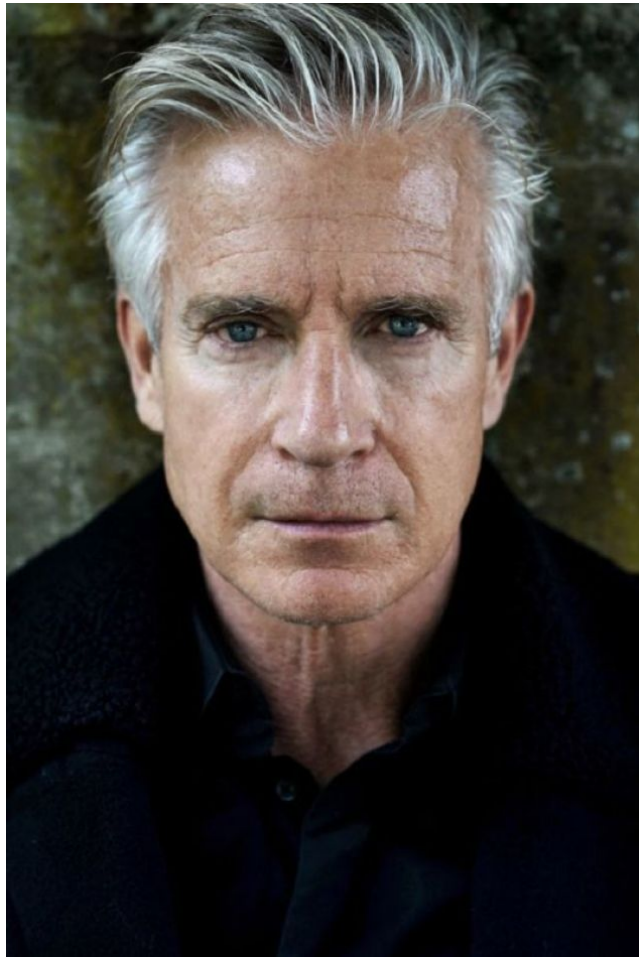

CLAUDE LANGLOIS

T: +43 1 586 90 27

office@stellamodels.com

—
STELLA
MODELS
×

www.stellamodels.com