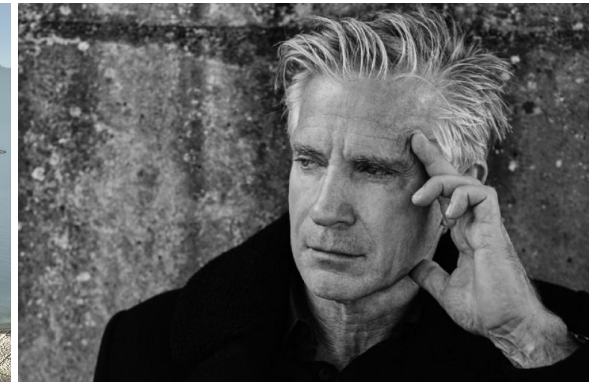

—
STELLA
MODELS
×

www.stellamodels.com

HEIGHT	CHEST	WAIST	HIPS	SHOES	HAIR	EYES
185	108	97	109	44.0	SALT AND PEPPER	BLUE