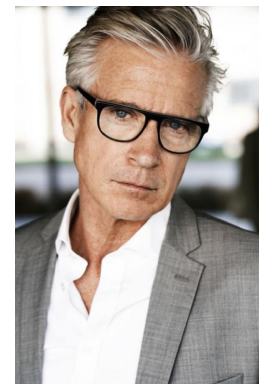

—
STELLA
MODELS
×

www.stellamodels.com

HEIGHT	WAIST	HIPS	SHOES	HAIR	EYES
185	97	109	44.0	SALT AND PEPPER	BLUE