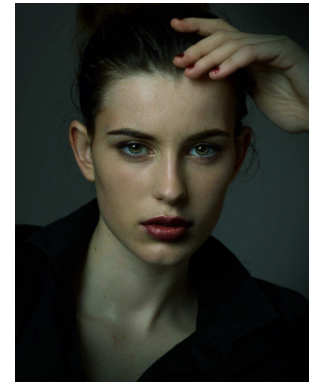

—  
STELLA  
MODELS  
×

[www.stellamodels.com](http://www.stellamodels.com)

| HEIGHT | BUST | DRESS | WAIST | HIPS | SHOES | HAIR  | EYES  |
|--------|------|-------|-------|------|-------|-------|-------|
| 181    | 80   | 36    | 60    | 86   | 40.0  | BROWN | GREEN |