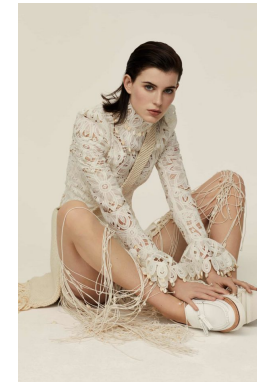

HEIGHT	BUST	DRESS	WAIST	HIPS	SHOES	HAIR	EYES
181	80	36	60	86	40.0	BROWN	GREEN