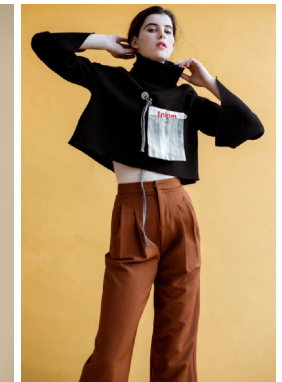

—
STELLA
MODELS
×

www.stellamodels.com

HEIGHT	BUST	DRESS	WAIST	HIPS	SHOES	HAIR	EYES
181	80	36	60	86	40.0	BROWN	GREEN