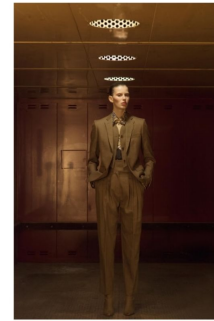

HEIGHT	BUST	DRESS	WAIST	HIPS	SHOES	HAIR	EYES
181	80	36	60	86	40.0	BROWN	GREEN