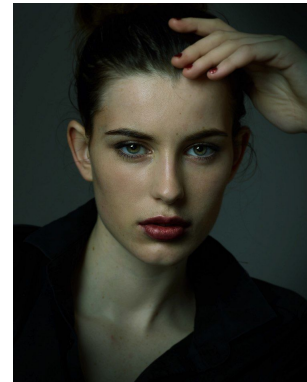

—
STELLA
MODELS
×

www.stellamodels.com

HEIGHT	BUST	DRESS	WAIST	HIPS	SHOES	HAIR	EYES
181	80	36	60	86	40.0	BROWN	GREEN