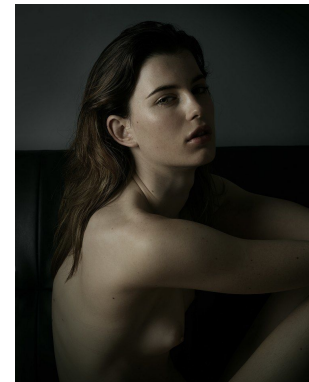

—  
STELLA  
MODELS  
×

[www.stellamodels.com](http://www.stellamodels.com)

| HEIGHT | BUST | DRESS | WAIST | HIPS | SHOES | HAIR  | EYES  |
|--------|------|-------|-------|------|-------|-------|-------|
| 181    | 80   | 36    | 60    | 86   | 40.0  | BROWN | GREEN |