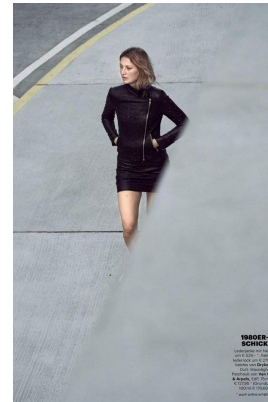

office@stellamodels.com

www.stellamodels.com

HEIGHT	BUST	DRESS	WAIST	HIPS	SHOES	HAIR	EYES
180	83	36	61	92	40.0	BLONDE	BLUE