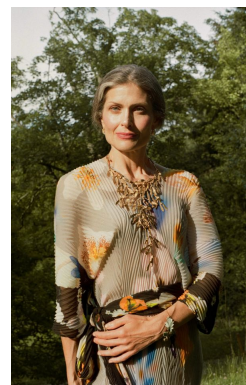

*office@stellamodels.com*

[www.stellamodels.com](http://www.stellamodels.com)

HEIGHT	BUST	DRESS	WAIST	HIPS	SHOES	HAIR	EYES
172	83	36-38	64	88	41.0	GREY	BLUE/GREEN