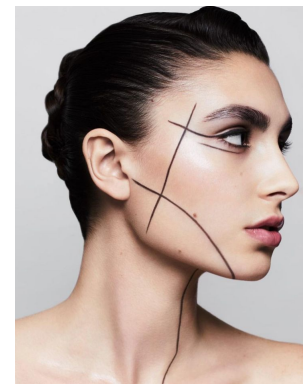

—
STELLA
MODELS
×

www.stellamodels.com

HEIGHT	BUST	DRESS	WAIST	HIPS	SHOES	HAIR	EYES
178	78	34-36	60	90	39.0	BROWN	BROWN