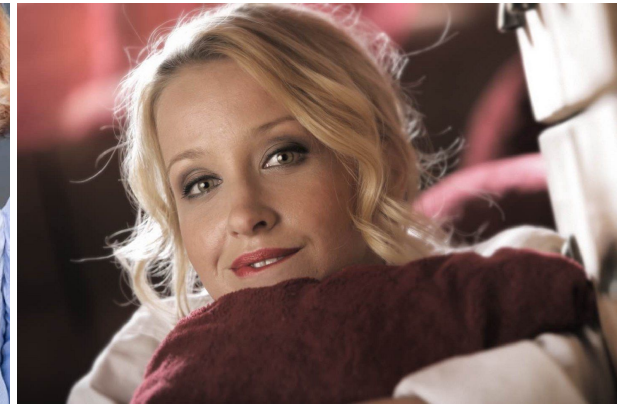

—
STELLA
MODELS
×

www.stellamodels.com

HEIGHT	BUST	DRESS	WAIST	HIPS	SHOES	HAIR	EYES
170	84	36	76	97	38.0	BLONDE	GREEN