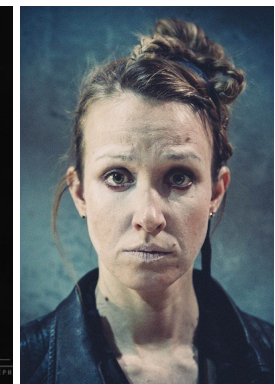

office@stellamodels.com

www.stellamodels.com

HEIGHT	BUST	DRESS	WAIST	HIPS	SHOES	HAIR	EYES
170	84	36	76	97	38.0	BLONDE	GREEN