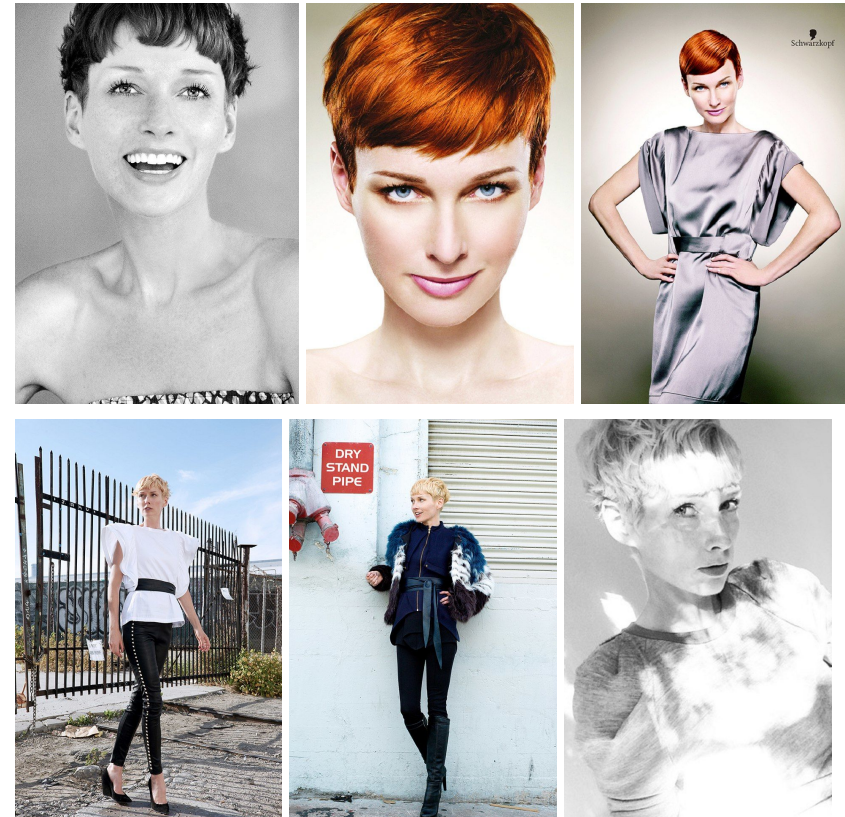

—
STELLA
MODELS
×

www.stellamodels.com

HEIGHT	BUST	DRESS	WAIST	HIPS	SHOES	HAIR	EYES
179	89	36	63	89	38.0	RED	BLUE