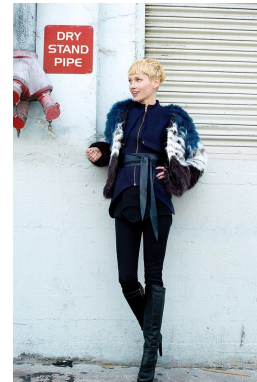

HEIGHT	BUST	DRESS	WAIST	HIPS	SHOES	HAIR	EYES
179	89	36	63	89	38.0	RED	BLUE