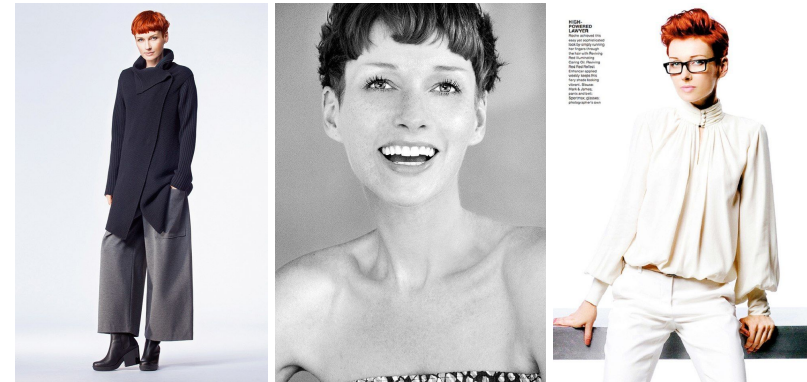

STELLA
MODELS

www.stellamodels.com

HEIGHT	BUST	DRESS	WAIST	HIPS	SHOES	HAIR	EYES
179	89	36	63	89	38.0	RED	BLUE