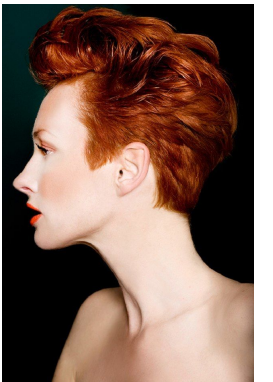

STELLA
MODELS

www.stellamodels.com

HEIGHT	BUST	DRESS	WAIST	HIPS	SHOES	HAIR	EYES
179	89	36	63	89	38.0	RED	BLUE