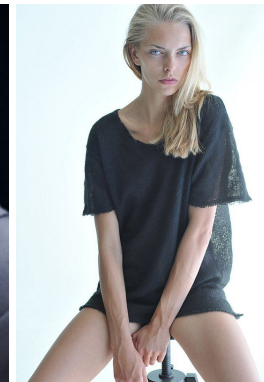

*office@stellamodels.com*

[www.stellamodels.com](http://www.stellamodels.com)

HEIGHT	BUST	DRESS	WAIST	HIPS	SHOES	HAIR	EYES
177	83	34	65	89	38.0	BLONDE	BLUE