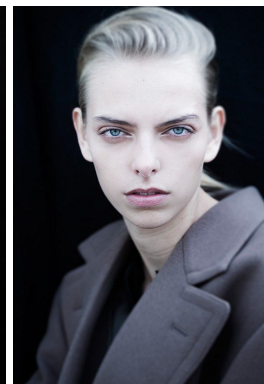

office@stellamodels.com

www.stellamodels.com

HEIGHT	BUST	DRESS	WAIST	HIPS	SHOES	HAIR	EYES
177	83	34	65	89	38.0	BLONDE	BLUE