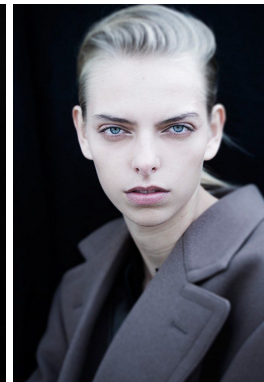

*office@stellamodels.com*

[www.stellamodels.com](http://www.stellamodels.com)

HEIGHT	BUST	DRESS	WAIST	HIPS	SHOES	HAIR	EYES
177	83	34	65	89	38.0	BLONDE	BLUE