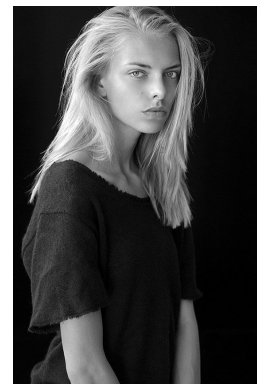

office@stellamodels.com

www.stellamodels.com

HEIGHT	BUST	DRESS	WAIST	HIPS	SHOES	HAIR	EYES
177	83	34	65	89	38.0	BLONDE	BLUE