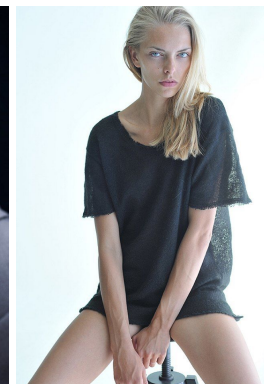

office@stellamodels.com

www.stellamodels.com

HEIGHT	BUST	DRESS	WAIST	HIPS	SHOES	HAIR	EYES
177	83	34	65	89	38.0	BLONDE	BLUE