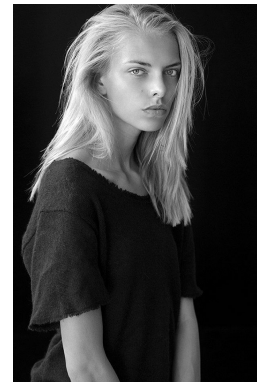

*office@stellamodels.com*

[www.stellamodels.com](http://www.stellamodels.com)

HEIGHT	BUST	DRESS	WAIST	HIPS	SHOES	HAIR	EYES
177	83	34	65	89	38.0	BLONDE	BLUE