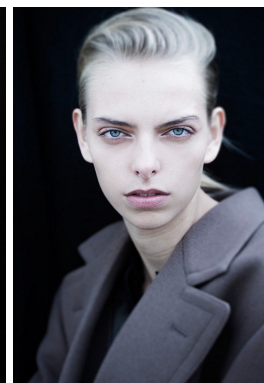

office@stellamodels.com

www.stellamodels.com

HEIGHT	BUST	DRESS	WAIST	HIPS	SHOES	HAIR	EYES
177	83	34	65	89	38.0	BLONDE	BLUE