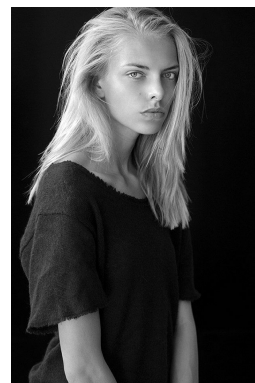

office@stellamodels.com

www.stellamodels.com

HEIGHT	BUST	DRESS	WAIST	HIPS	SHOES	HAIR	EYES
177	83	34	65	89	38.0	BLONDE	BLUE