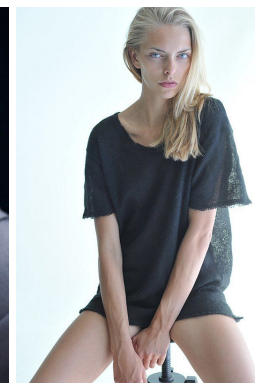

office@stellamodels.com

www.stellamodels.com

HEIGHT	BUST	DRESS	WAIST	HIPS	SHOES	HAIR	EYES
177	83	34	65	89	38.0	BLONDE	BLUE