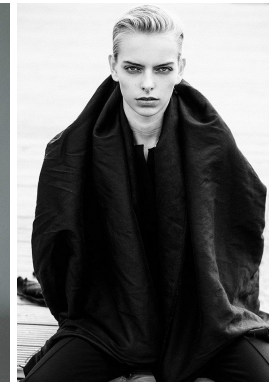

office@stellamodels.com

www.stellamodels.com

HEIGHT	BUST	DRESS	WAIST	HIPS	SHOES	HAIR	EYES
177	83	34	65	89	38.0	BLONDE	BLUE