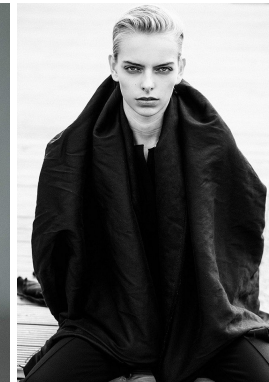

*office@stellamodels.com*

[www.stellamodels.com](http://www.stellamodels.com)

HEIGHT	BUST	DRESS	WAIST	HIPS	SHOES	HAIR	EYES
177	83	34	65	89	38.0	BLONDE	BLUE