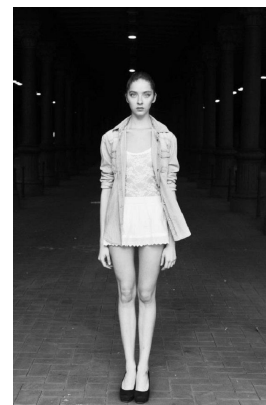

*office@stellamodels.com*

[www.stellamodels.com](http://www.stellamodels.com)

HEIGHT	BUST	DRESS	WAIST	HIPS	SHOES	HAIR	EYES
178	78	34-36	59	88	39.0	BRUNETTE	BLUE