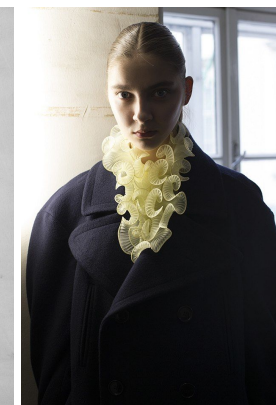

*office@stellamodels.com*

[www.stellamodels.com](http://www.stellamodels.com)

HEIGHT	BUST	DRESS	WAIST	HIPS	SHOES	HAIR	EYES
178	78	34-36	59	88	39.0	BRUNETTE	BLUE