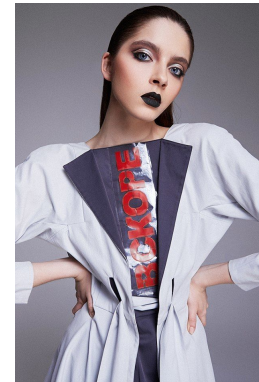

office@stellamodels.com

www.stellamodels.com

HEIGHT	BUST	DRESS	WAIST	HIPS	SHOES	HAIR	EYES
178	78	34-36	59	88	39.0	BRUNETTE	BLUE