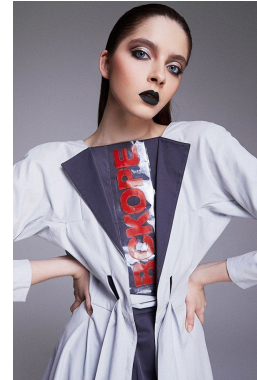

office@stellamodels.com

www.stellamodels.com

HEIGHT	BUST	DRESS	WAIST	HIPS	SHOES	HAIR	EYES
178	78	34-36	59	88	39.0	BRUNETTE	BLUE