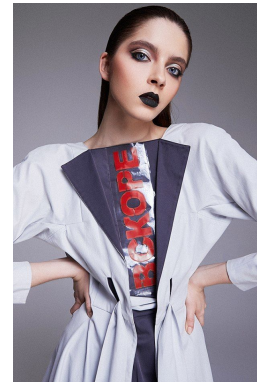

office@stellamodels.com

www.stellamodels.com

HEIGHT	BUST	DRESS	WAIST	HIPS	SHOES	HAIR	EYES
178	78	34-36	59	88	39.0	BRUNETTE	BLUE