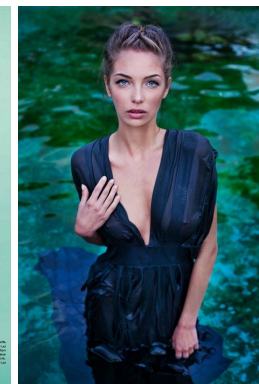

*office@stellamodels.com*

[www.stellamodels.com](http://www.stellamodels.com)

HEIGHT	BUST	DRESS	WAIST	HIPS	SHOES	HAIR	EYES
175	88	36	63	91	38.0	LIGHT BROWN	BLUE/GREEN