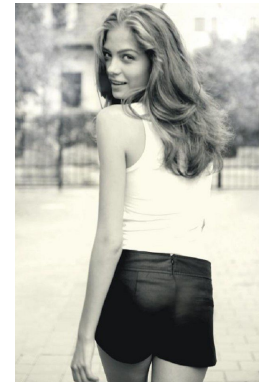

office@stellamodels.com

www.stellamodels.com

HEIGHT	BUST	DRESS	WAIST	HIPS	SHOES	HAIR	EYES
175	88	36	63	91	38.0	LIGHT BROWN	BLUE/GREEN