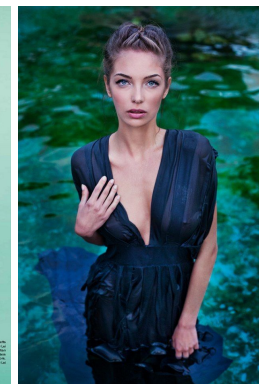

office@stellamodels.com

www.stellamodels.com

HEIGHT	BUST	DRESS	WAIST	HIPS	SHOES	HAIR	EYES
175	88	36	63	91	38.0	LIGHT BROWN	BLUE/GREEN