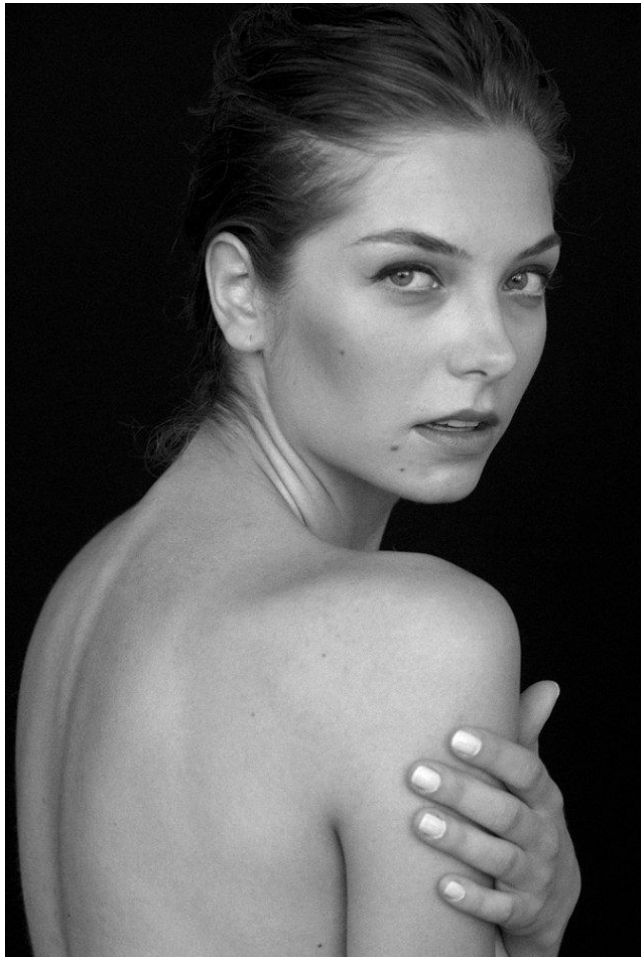

—
STELLA
MODELS
×

DARIA C.

T: +43 1 586 90 27

office@stellamodels.com

www.stellamodels.com

—
STELLA
MODELS
×

DARIA C.

T: +43 1 586 90 27

office@stellamodels.com

www.stellamodels.com