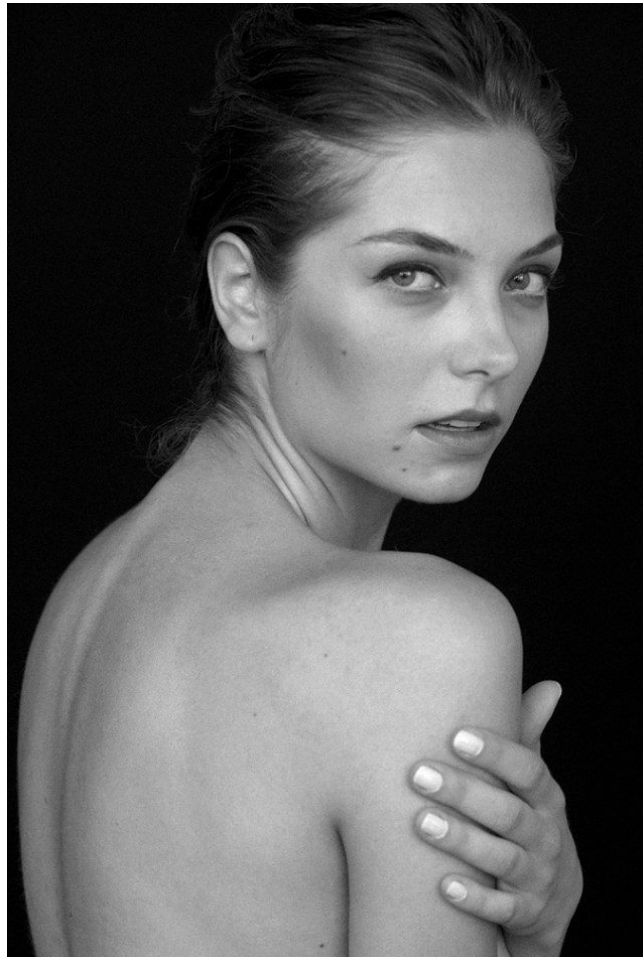

—
STELLA
MODELS
×

DARIA C.

T: +43 1 586 90 27

office@stellamodels.com

www.stellamodels.com

—
STELLA
MODELS
×

DARIA C.

T: +43 1 586 90 27

office@stellamodels.com

www.stellamodels.com