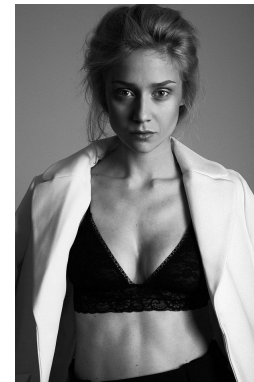

office@stellamodels.com

www.stellamodels.com

| HEIGHT | BUST | DRESS | WAIST | HIPS | SHOES | HAIR | EYES |
|--------|------|-------|-------|------|-------|--------|-------|
| 179 | 84 | 36 | 61 | 91 | 40.5 | BLONDE | GREEN |