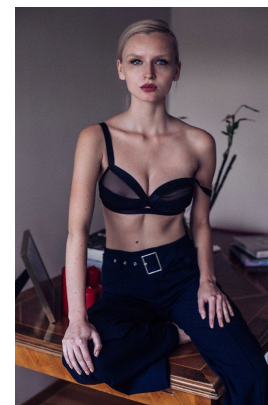

*office@stellamodels.com*

[www.stellamodels.com](http://www.stellamodels.com)

HEIGHT	BUST	DRESS	WAIST	HIPS	SHOES	HAIR	EYES
177	87	34	62	88	37.0	BLONDE	BLUE