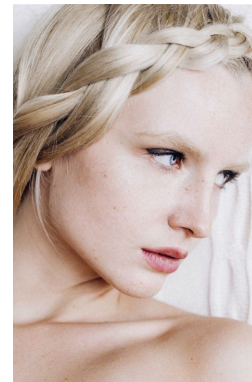

*office@stellamodels.com*

[www.stellamodels.com](http://www.stellamodels.com)

HEIGHT	BUST	DRESS	WAIST	HIPS	SHOES	HAIR	EYES
177	87	34	62	88	37.0	BLONDE	BLUE