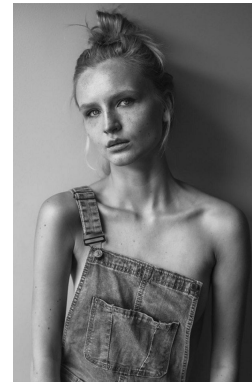

*office@stellamodels.com*

[www.stellamodels.com](http://www.stellamodels.com)

HEIGHT	BUST	DRESS	WAIST	HIPS	SHOES	HAIR	EYES
177	87	34	62	88	37.0	BLONDE	BLUE