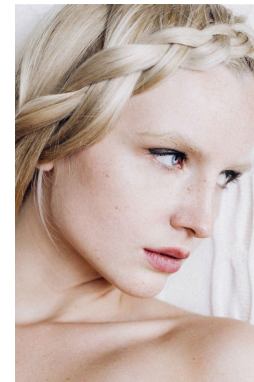

office@stellamodels.com

www.stellamodels.com

HEIGHT	BUST	DRESS	WAIST	HIPS	SHOES	HAIR	EYES
177	87	34	62	88	37.0	BLONDE	BLUE