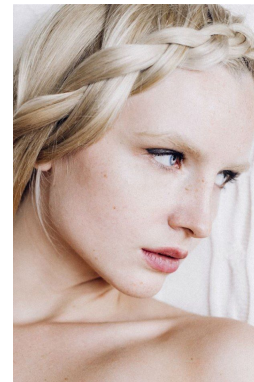

office@stellamodels.com

www.stellamodels.com

HEIGHT	BUST	DRESS	WAIST	HIPS	SHOES	HAIR	EYES
177	87	34	62	88	37.0	BLONDE	BLUE