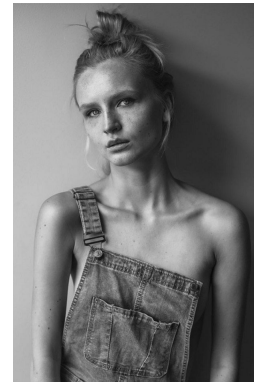

office@stellamodels.com

www.stellamodels.com

HEIGHT	BUST	DRESS	WAIST	HIPS	SHOES	HAIR	EYES
177	87	34	62	88	37.0	BLONDE	BLUE