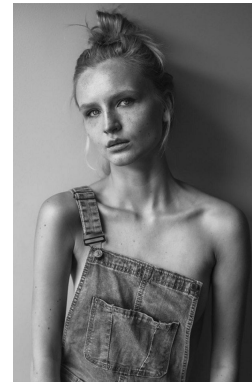

office@stellamodels.com

www.stellamodels.com

HEIGHT	BUST	DRESS	WAIST	HIPS	SHOES	HAIR	EYES
177	87	34	62	88	37.0	BLONDE	BLUE