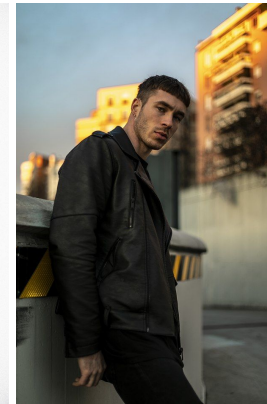

—
STELLA
MODELS
×

www.stellamodels.com

HEIGHT	BUST	DRESS	WAIST	HIPS	SHOES	HAIR	EYES
188			79		44.0	BROWN	BLUE