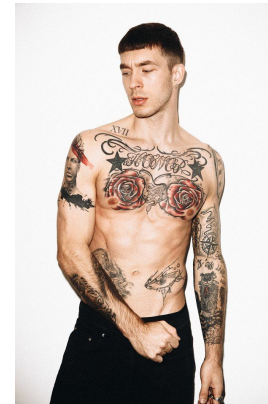

—
STELLA
MODELS
×

www.stellamodels.com

HEIGHT	BUST	DRESS	WAIST	HIPS	SHOES	HAIR	EYES
188			79		44.0	BROWN	BLUE