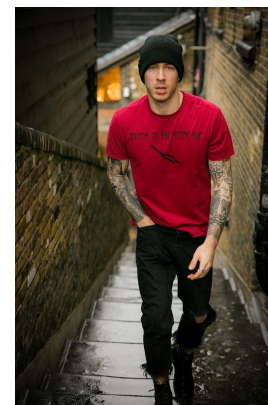

—
STELLA
MODELS
×

www.stellamodels.com

HEIGHT	BUST	DRESS	WAIST	HIPS	SHOES	HAIR	EYES
188			79		44.0	BROWN	BLUE