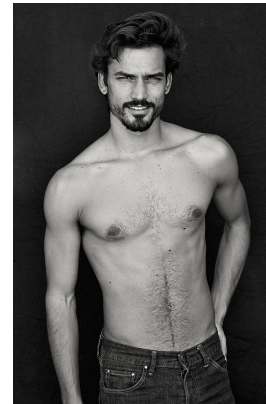

office@stellamodels.com

www.stellamodels.com

HEIGHT	BUST	DRESS	WAIST	HIPS	SHOES	HAIR	EYES
183			77		43.0	BROWN	GREEN/BROWN