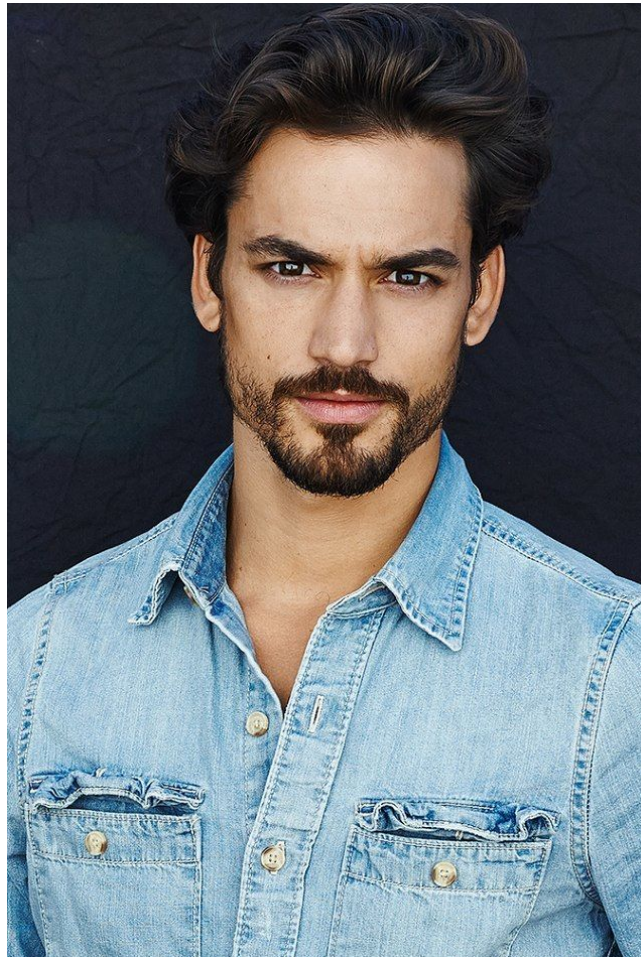

—
STELLA
MODELS
×

DARIO NANNI

T: +43 1 586 90 27

office@stellamodels.com

www.stellamodels.com

—
STELLA
MODELS
×

DARIO NANNI

T: +43 1 586 90 27

office@stellamodels.com

www.stellamodels.com