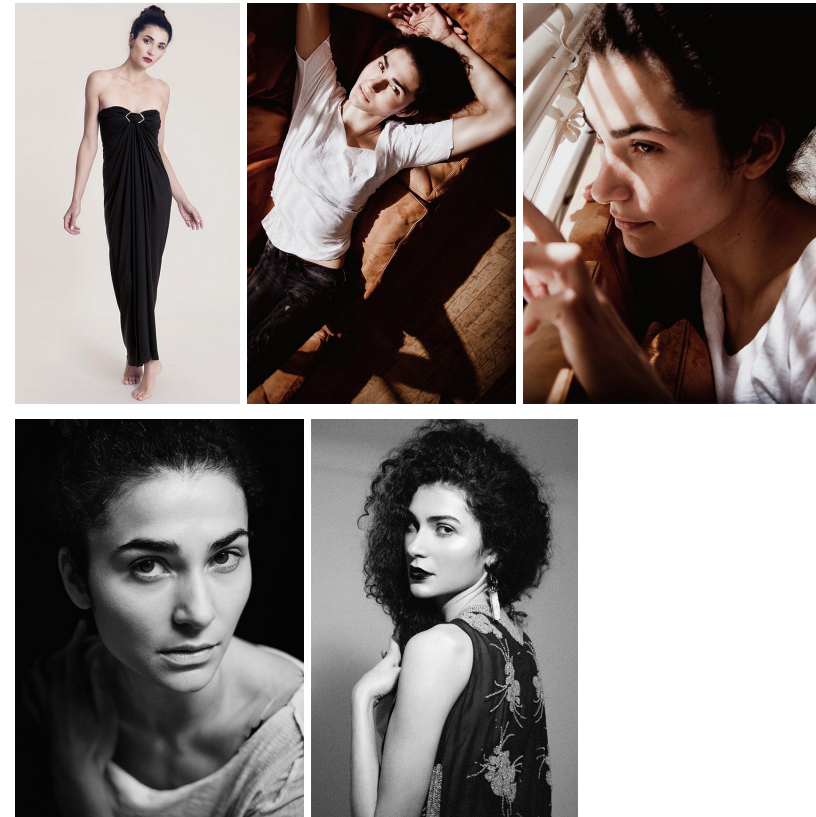

office@stellamodels.com

www.stellamodels.com

HEIGHT	BUST	DRESS	WAIST	HIPS	SHOES	HAIR	EYES
178	83	34	60	88	40.5	BLACK	BROWN