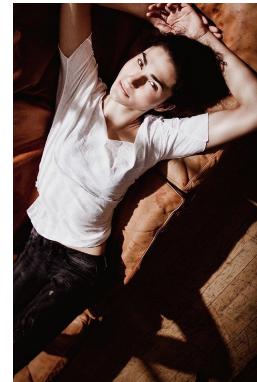

*office@stellamodels.com*

[www.stellamodels.com](http://www.stellamodels.com)

HEIGHT	BUST	DRESS	WAIST	HIPS	SHOES	HAIR	EYES
178	83	34	60	88	40.5	BLACK	BROWN