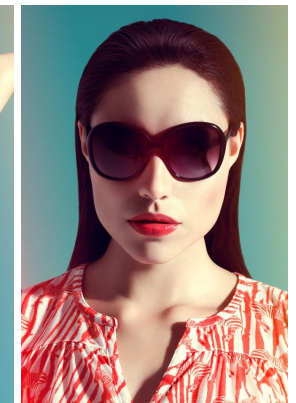

office@stellamodels.com

www.stellamodels.com

HEIGHT	BUST	DRESS	WAIST	HIPS	SHOES	HAIR	EYES
177	83	34-36	61	91	39.5	BROWN	BROWN