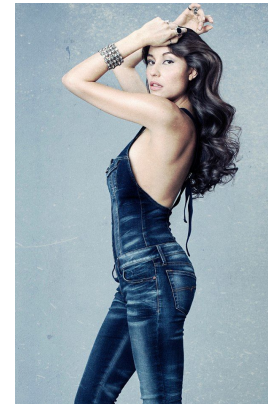

office@stellamodels.com

www.stellamodels.com

HEIGHT	BUST	DRESS	WAIST	HIPS	SHOES	HAIR	EYES
177	83	34-36	61	91	39.5	BROWN	BROWN