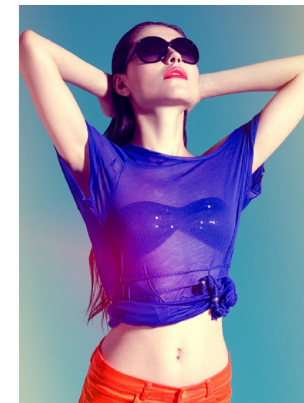

office@stellamodels.com

www.stellamodels.com

HEIGHT	BUST	DRESS	WAIST	HIPS	SHOES	HAIR	EYES
177	83	34-36	61	91	39.5	BROWN	BROWN