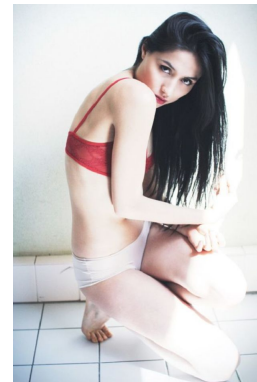

*office@stellamodels.com*

[www.stellamodels.com](http://www.stellamodels.com)

KARLMICHAEL

HEIGHT	BUST	DRESS	WAIST	HIPS	SHOES	HAIR	EYES
177	83	34-36	61	91	39.5	BROWN	BROWN