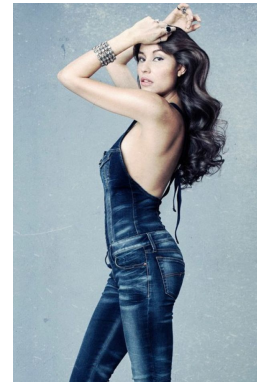

*office@stellamodels.com*

[www.stellamodels.com](http://www.stellamodels.com)

KARLMICHAEL

HEIGHT	BUST	DRESS	WAIST	HIPS	SHOES	HAIR	EYES
177	83	34-36	61	91	39.5	BROWN	BROWN