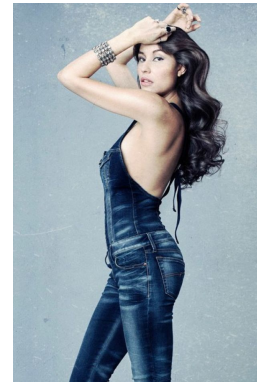

office@stellamodels.com

www.stellamodels.com

KARLMICHAEL

| HEIGHT | BUST | DRESS | WAIST | HIPS | SHOES | HAIR | EYES |
|--------|------|-------|-------|------|-------|-------|-------|
| 177 | 83 | 34-36 | 61 | 91 | 39.5 | BROWN | BROWN |