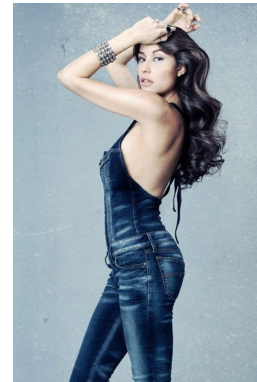

office@stellamodels.com

www.stellamodels.com

KARLMICHAEL

HEIGHT	BUST	DRESS	WAIST	HIPS	SHOES	HAIR	EYES
177	83	34-36	61	91	39.5	BROWN	BROWN