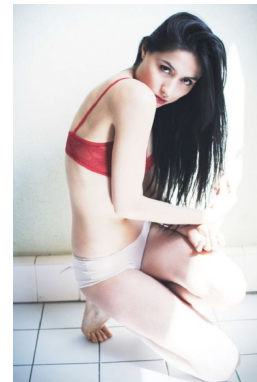

office@stellamodels.com

www.stellamodels.com

KARLMICHAEL

HEIGHT	BUST	DRESS	WAIST	HIPS	SHOES	HAIR	EYES
177	83	34-36	61	91	39.5	BROWN	BROWN