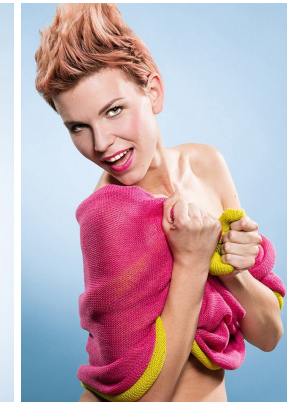

office@stellamodels.com

www.stellamodels.com

HEIGHT	BUST	DRESS	WAIST	HIPS	SHOES	HAIR	EYES
182	84	36	64	94	40.5	BLONDE	GREEN