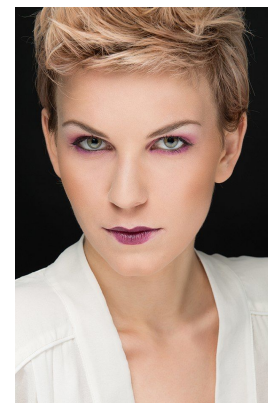

office@stellamodels.com

www.stellamodels.com

HEIGHT	BUST	DRESS	WAIST	HIPS	SHOES	HAIR	EYES
182	84	36	64	94	40.5	BLONDE	GREEN