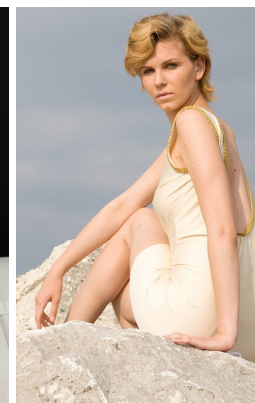

office@stellamodels.com

www.stellamodels.com

HEIGHT	BUST	DRESS	WAIST	HIPS	SHOES	HAIR	EYES
182	84	36	64	94	40.5	BLONDE	GREEN