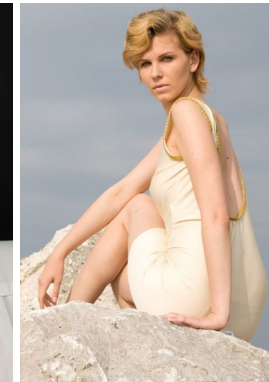

office@stellamodels.com

www.stellamodels.com

HEIGHT	BUST	DRESS	WAIST	HIPS	SHOES	HAIR	EYES
182	84	36	64	94	40.5	BLONDE	GREEN