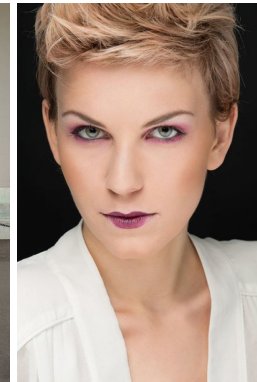

*office@stellamodels.com*

[www.stellamodels.com](http://www.stellamodels.com)

HEIGHT	BUST	DRESS	WAIST	HIPS	SHOES	HAIR	EYES
182	84	36	64	94	40.5	BLONDE	GREEN