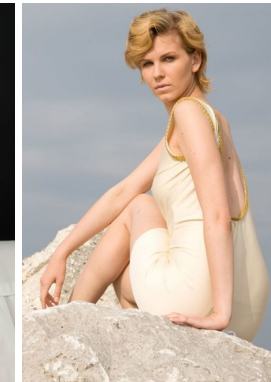

office@stellamodels.com

www.stellamodels.com

HEIGHT	BUST	DRESS	WAIST	HIPS	SHOES	HAIR	EYES
182	84	36	64	94	40.5	BLONDE	GREEN