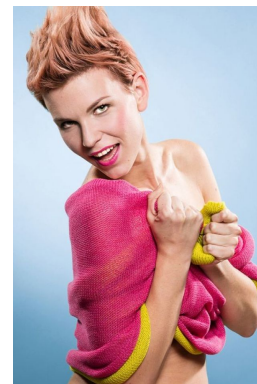

*office@stellamodels.com*

[www.stellamodels.com](http://www.stellamodels.com)

HEIGHT	BUST	DRESS	WAIST	HIPS	SHOES	HAIR	EYES
182	84	36	64	94	40.5	BLONDE	GREEN