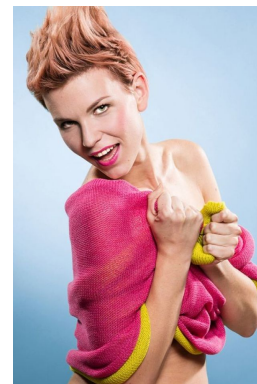

office@stellamodels.com

www.stellamodels.com

HEIGHT	BUST	DRESS	WAIST	HIPS	SHOES	HAIR	EYES
182	84	36	64	94	40.5	BLONDE	GREEN