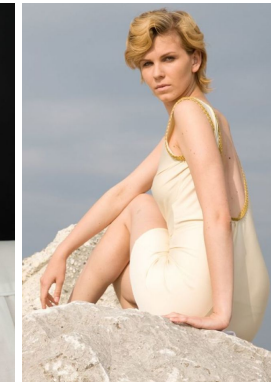

*office@stellamodels.com*

[www.stellamodels.com](http://www.stellamodels.com)

HEIGHT	BUST	DRESS	WAIST	HIPS	SHOES	HAIR	EYES
182	84	36	64	94	40.5	BLONDE	GREEN