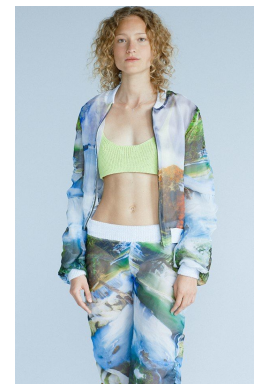

office@stellamodels.com

www.stellamodels.com

HEIGHT	BUST	DRESS	WAIST	HIPS	SHOES	HAIR	EYES
176	80	34-36	58	89	38.0	BLONDE	BROWN