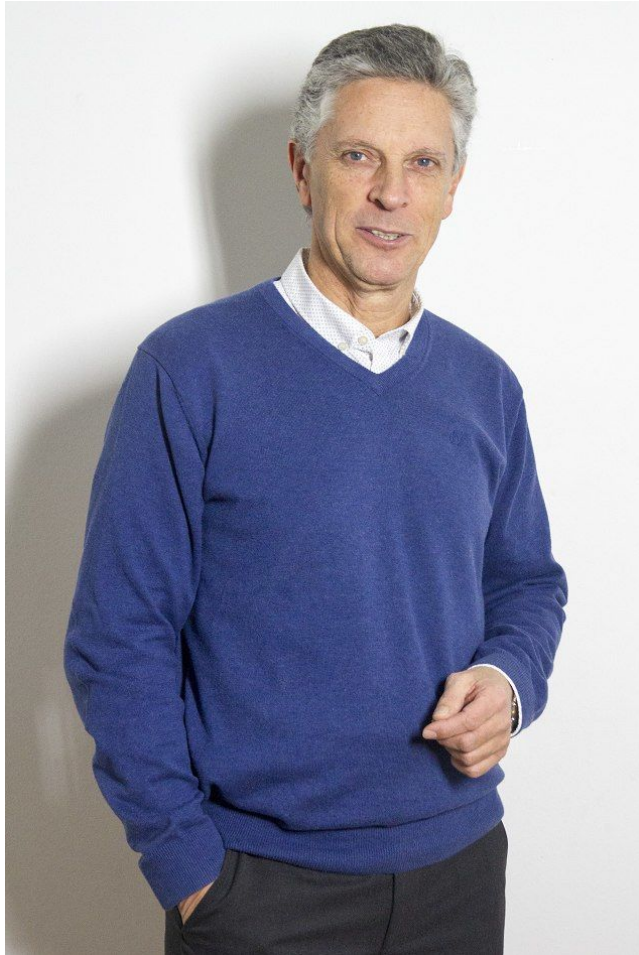

—  
STELLA  
MODELS  
×

DIETER VOGEL

T: +43 1 586 90 27

*office@stellamodels.com*

[www.stellamodels.com](http://www.stellamodels.com)

—  
STELLA  
MODELS  
×

DIETER VOGEL

T: +43 1 586 90 27