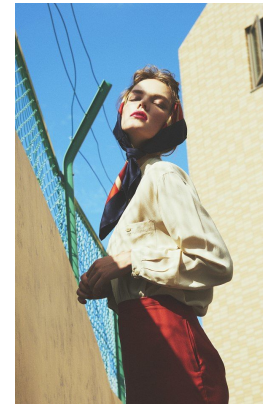

STELLA
MODELS

www.stellamodels.com

HEIGHT	BUST	DRESS	WAIST	HIPS	SHOES	HAIR	EYES
180	82	34	60	89	40.0	BLONDE	BLUE