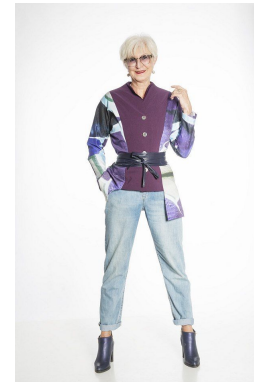

*office@stellamodels.com*

[www.stellamodels.com](http://www.stellamodels.com)

HEIGHT	BUST	DRESS	WAIST	HIPS	SHOES	HAIR	EYES
170	92	36-38	77	97	38.0	WHITE	BLUE