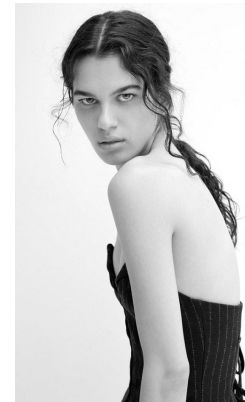

*office@stellamodels.com*

[www.stellamodels.com](http://www.stellamodels.com)

HEIGHT	BUST	DRESS	WAIST	HIPS	SHOES	HAIR	EYES
180	81		61	86	38.5	BLACK	GREEN