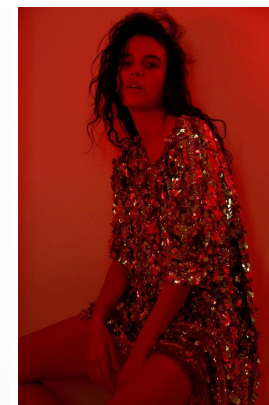

*office@stellamodels.com*

[www.stellamodels.com](http://www.stellamodels.com)

HEIGHT	BUST	DRESS	WAIST	HIPS	SHOES	HAIR	EYES
180	81		61	86	38.5	BLACK	GREEN