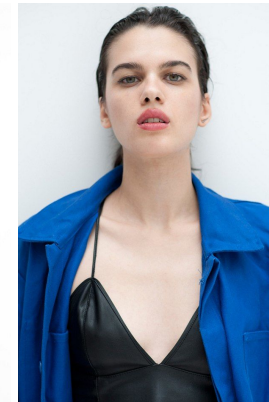

*office@stellamodels.com*

[www.stellamodels.com](http://www.stellamodels.com)

HEIGHT	BUST	DRESS	WAIST	HIPS	SHOES	HAIR	EYES
180	81		61	86	38.5	BLACK	GREEN