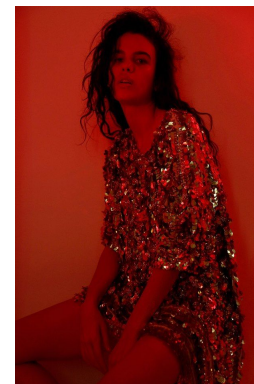

office@stellamodels.com

www.stellamodels.com

HEIGHT	BUST	WAIST	HIPS	SHOES	HAIR	EYES
180	81	61	86	38.5	BLACK	GREEN