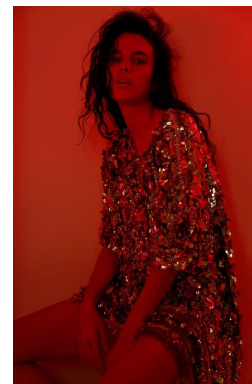

office@stellamodels.com

www.stellamodels.com

HEIGHT	BUST	WAIST	HIPS	SHOES	HAIR	EYES
180	81	61	86	38.5	BLACK	GREEN