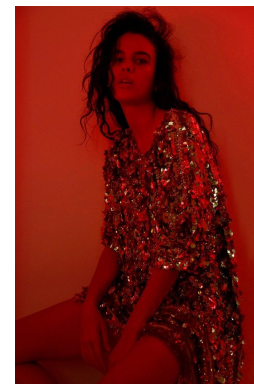

office@stellamodels.com

www.stellamodels.com

HEIGHT	BUST	DRESS	WAIST	HIPS	SHOES	HAIR	EYES
180	81		61	86	38.5	BLACK	GREEN