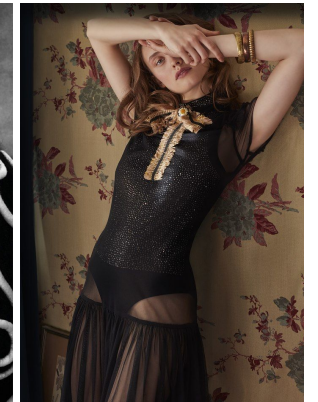

office@stellamodels.com

www.stellamodels.com

HEIGHT	BUST	DRESS	WAIST	HIPS	SHOES	HAIR	EYES
173	86	34-36	63	89	38.5	DARK BLONDE	BLUE/GREEN