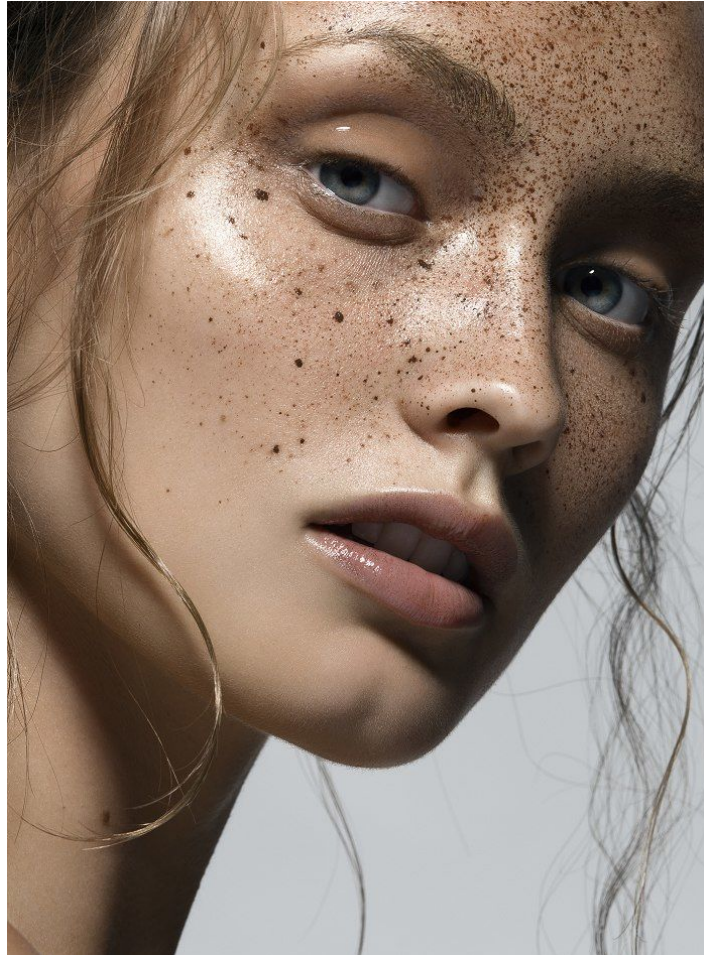

—
STELLA
MODELS
×

ELENA DEGER

T: +43 1 586 90 27

office@stellamodels.com

www.stellamodels.com

—
STELLA
MODELS
×

ELENA DEGER

T: +43 1 586 90 27

office@stellamodels.com

www.stellamodels.com