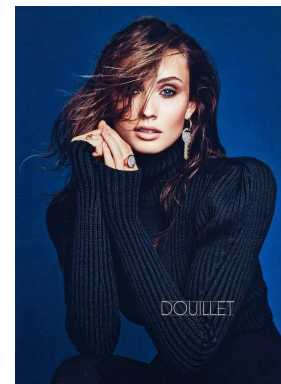

*office@stellamodels.com*

[www.stellamodels.com](http://www.stellamodels.com)

HEIGHT	BUST	DRESS	WAIST	HIPS	SHOES	HAIR	EYES
173	86	34-36	63	89	38.5	DARK BLONDE	BLUE/GREEN