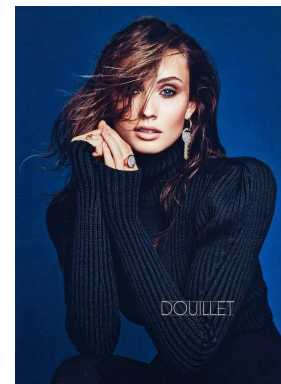

office@stellamodels.com

www.stellamodels.com

HEIGHT	BUST	DRESS	WAIST	HIPS	SHOES	HAIR	EYES
173	86	34-36	63	89	38.5	DARK BLONDE	BLUE/GREEN