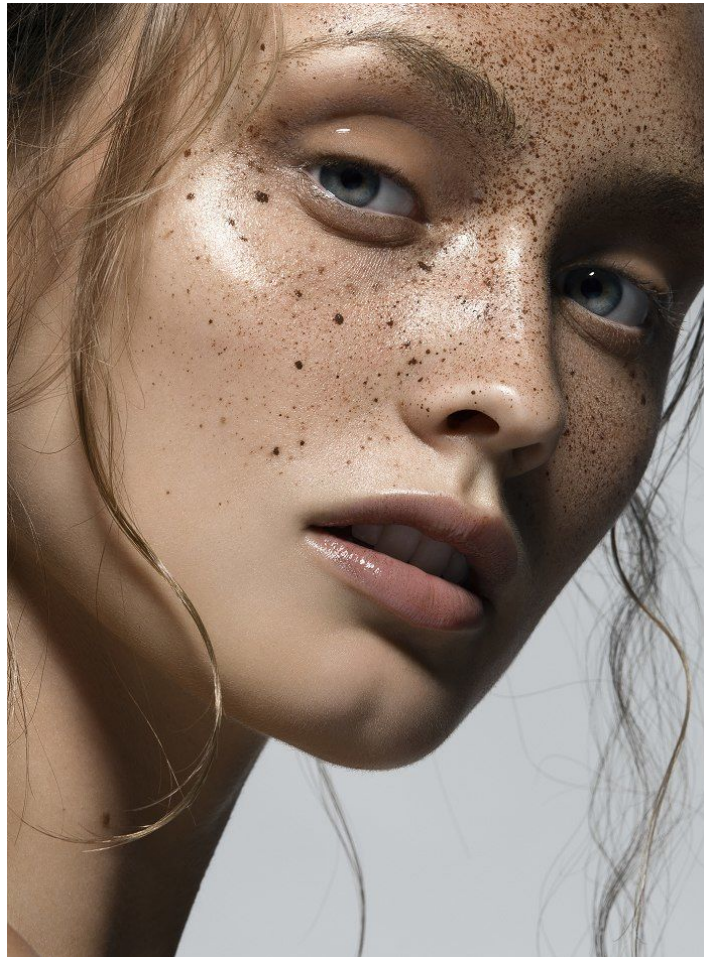

—
STELLA
MODELS
×

ELENA DEGER

T: +43 1 586 90 27

office@stellamodels.com

www.stellamodels.com

—
STELLA
MODELS
×

ELENA DEGER

T: +43 1 586 90 27

office@stellamodels.com

www.stellamodels.com