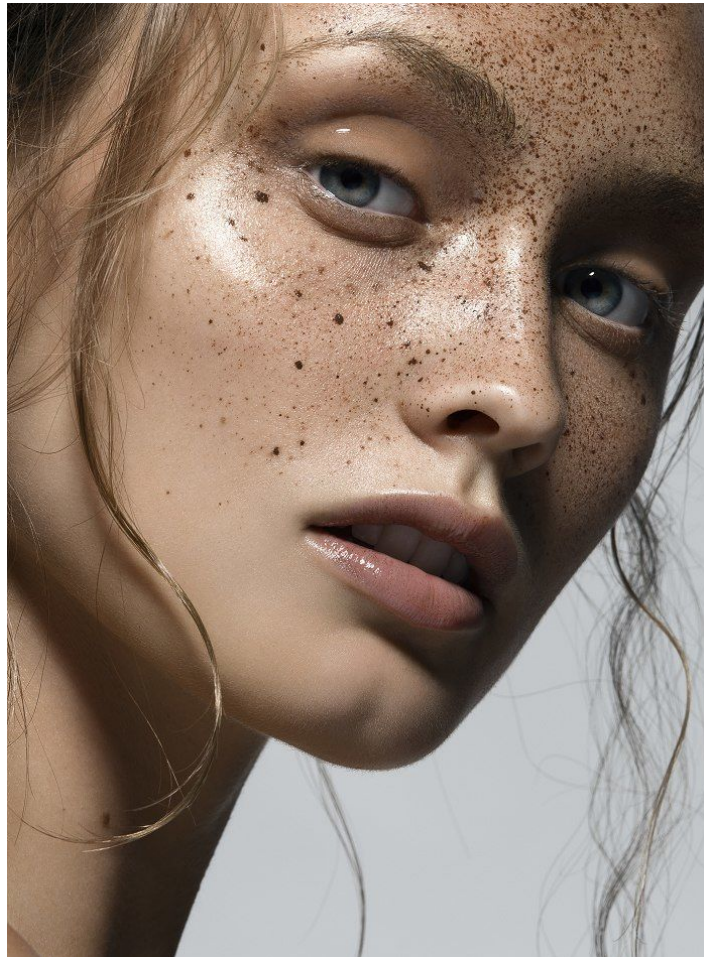

—
STELLA
MODELS
×

ELENA DEGER

office@stellamodels.com

www.stellamodels.com

—
STELLA
MODELS
×

ELENA DEGER

office@stellamodels.com

www.stellamodels.com