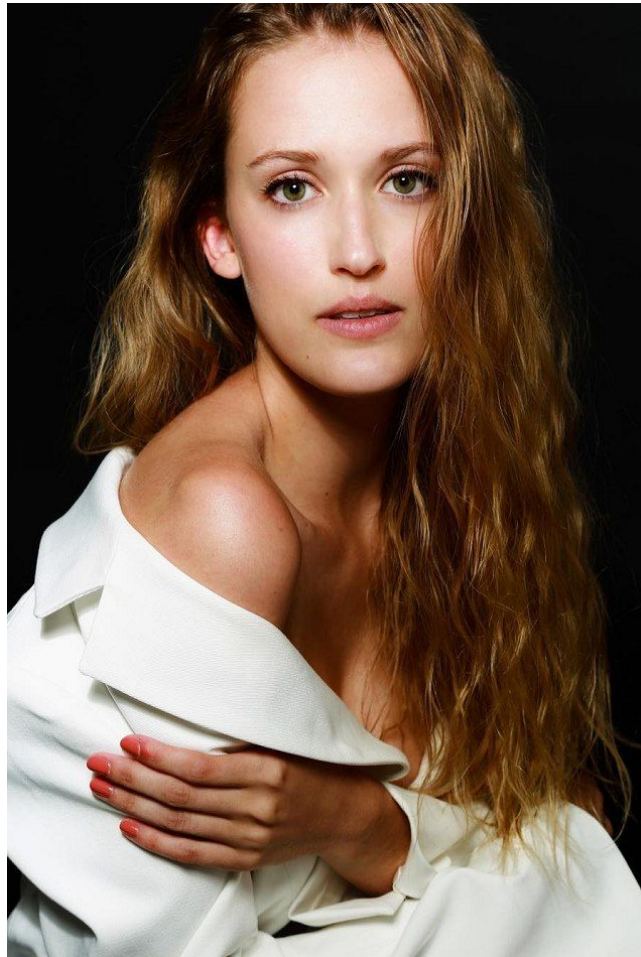

—
STELLA
MODELS
×

ELENA HERICS

T: +43 1 586 90 27

office@stellamodels.com

www.stellamodels.com

—
STELLA
MODELS
×

ELENA HERICS

T: +43 1 586 90 27

office@stellamodels.com

www.stellamodels.com