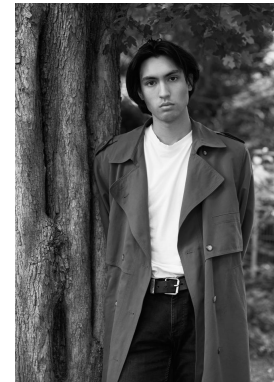

*office@stellamodels.com*

[www.stellamodels.com](http://www.stellamodels.com)

HEIGHT	WAIST	HIPS	SHOES	HAIR	EYES
186	78	94	44.5	BROWN	BLACK