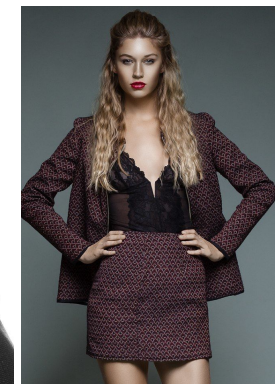

office@stellamodels.com

www.stellamodels.com

HEIGHT	BUST	DRESS	WAIST	HIPS	SHOES	HAIR	EYES
177	85	34-36	60	90	39.0	BLONDE	BLUE