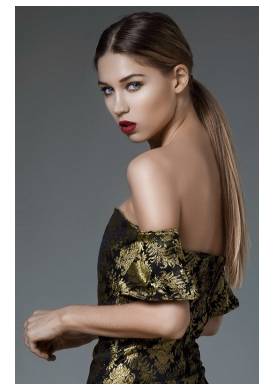

office@stellamodels.com

www.stellamodels.com

HEIGHT	BUST	DRESS	WAIST	HIPS	SHOES	HAIR	EYES
177	85	34-36	60	90	39.0	BLONDE	BLUE