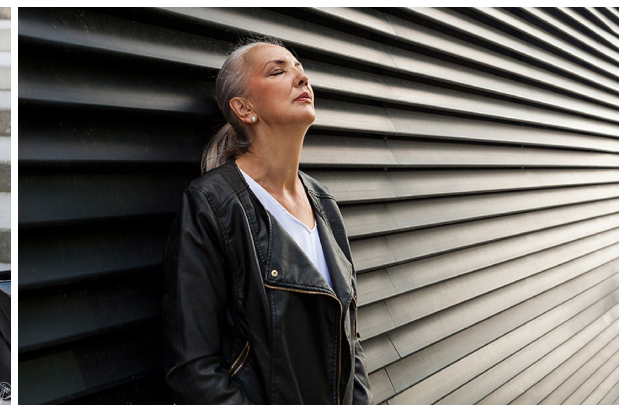

office@stellamodels.com

www.stellamodels.com

HEIGHT	BUST	DRESS	WAIST	HIPS	SHOES	HAIR	EYES
182	92	40-42	72	109	41.5	SILVER	BROWN