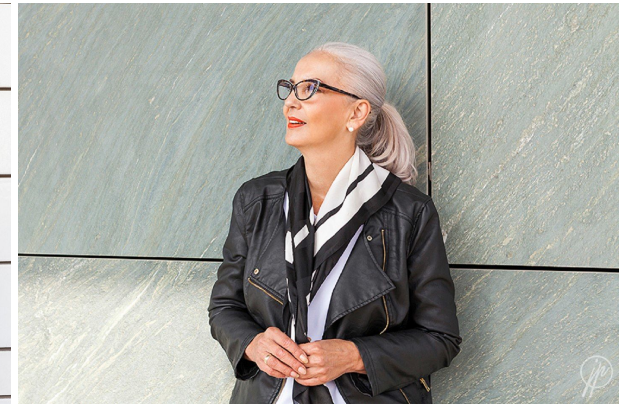

office@stellamodels.com

www.stellamodels.com

HEIGHT	BUST	DRESS	WAIST	HIPS	SHOES	HAIR	EYES
182	92	40-42	72	109	41.5	SILVER	BROWN