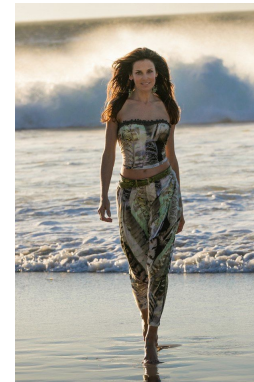

# ELISABETH OCKO

*office@stellamodels.com*

STELLA  
MODELS

[www.stellamodels.com](http://www.stellamodels.com)

HEIGHT	BUST	DRESS	WAIST	HIPS	SHOES	HAIR	EYES
180	89	36-38	62	89	41.0	BROWN	GREEN/BROWN