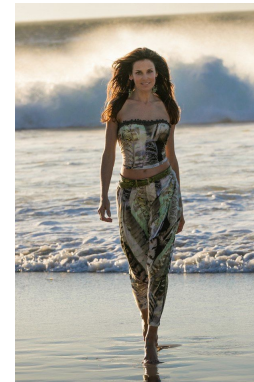

office@stellamodels.com

www.stellamodels.com

HEIGHT	BUST	DRESS	WAIST	HIPS	SHOES	HAIR	EYES
180	89	36-38	62	89	41.0	BROWN	GREEN/BROWN