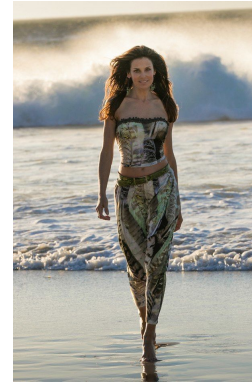

office@stellamodels.com

www.stellamodels.com

HEIGHT	BUST	DRESS	WAIST	HIPS	SHOES	HAIR	EYES
180	89	36-38	62	89	41.0	BROWN	GREEN/BROWN