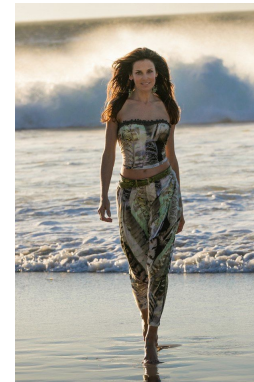

—
STELLA
MODELS
×

www.stellamodels.com

HEIGHT	BUST	DRESS	WAIST	HIPS	SHOES	HAIR	EYES
180	89	36-38	62	89	41.0	BROWN	GREEN/BROWN