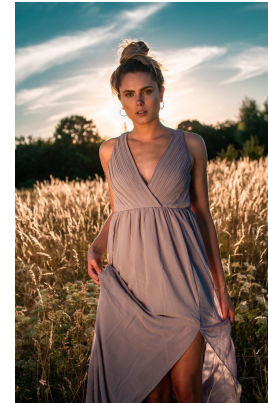

—
STELLA
MODELS
×

www.stellamodels.com

HEIGHT	BUST	DRESS	WAIST	HIPS	SHOES	HAIR	EYES
180	86	34-36	65	93	40.0	BROWN	BLUE