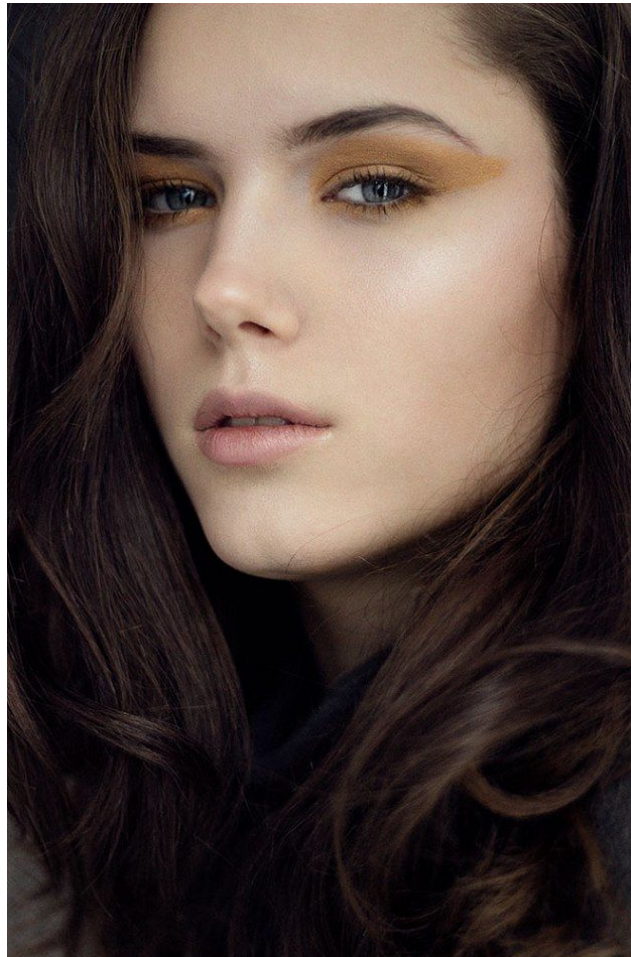

ELISABETH P.

T: +43 1 586 90 27

office@stellamodels.com

—
STELLA
MODELS
×

www.stellamodels.com