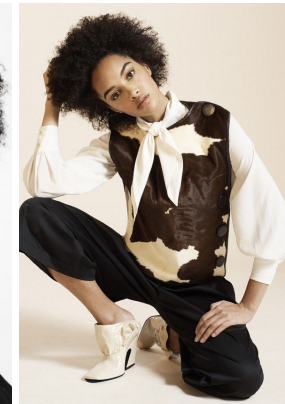

office@stellamodels.com

www.stellamodels.com

HEIGHT	BUST	DRESS	WAIST	HIPS	SHOES	HAIR	EYES
178	86		63	92	39.0	BLACK	BROWN