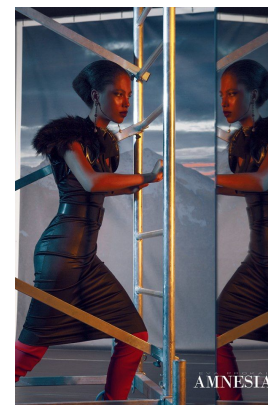

office@stellamodels.com

www.stellamodels.com

HEIGHT	BUST	DRESS	WAIST	HIPS	SHOES	HAIR	EYES
177	83	36	60	91	39.5	BLACK	BLACK