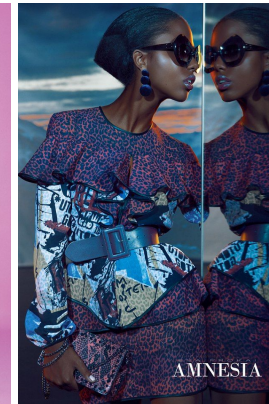

office@stellamodels.com

www.stellamodels.com

HEIGHT	BUST	DRESS	WAIST	HIPS	SHOES	HAIR	EYES
177	83	36	60	91	39.5	BLACK	BLACK