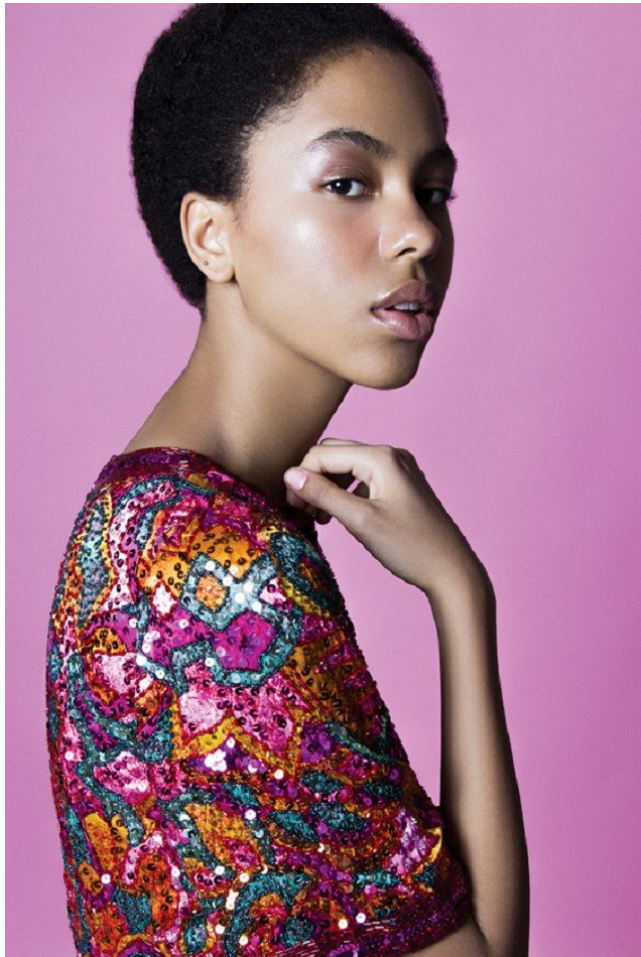

—
STELLA
MODELS
×

EMESE

T: +43 1 586 90 27

office@stellamodels.com

www.stellamodels.com

—
STELLA
MODELS
×

EMESE

T: +43 1 586 90 27

office@stellamodels.com

www.stellamodels.com