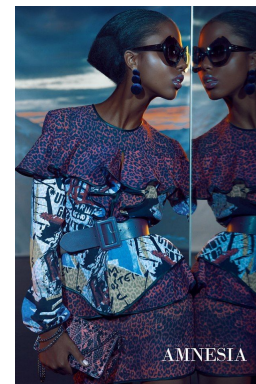

office@stellamodels.com

www.stellamodels.com

HEIGHT	BUST	DRESS	WAIST	HIPS	SHOES	HAIR	EYES
177	83	36	60	91	39.5	BLACK	BLACK