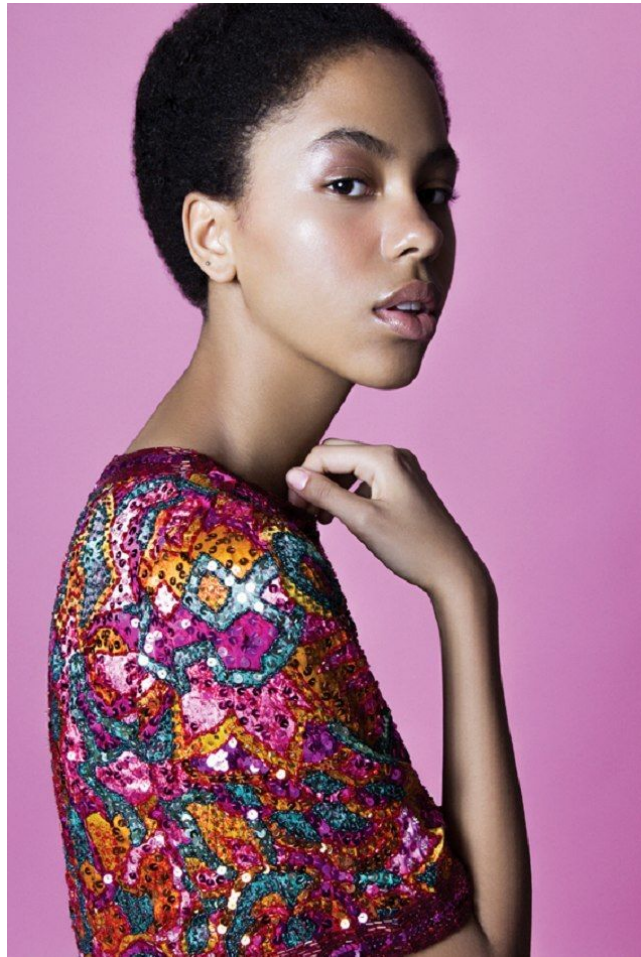

—
STELLA
MODELS
×

EMESE

T: +43 1 586 90 27

office@stellamodels.com

www.stellamodels.com

—
STELLA
MODELS
×

EMESE

T: +43 1 586 90 27

office@stellamodels.com

www.stellamodels.com