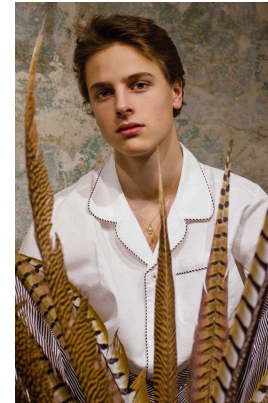

office@stellamodels.com

www.stellamodels.com

HEIGHT	BUST	DRESS	WAIST	HIPS	SHOES	HAIR	EYES
185			73	94	43.0	DARK BLONDE	BLUE/GREY