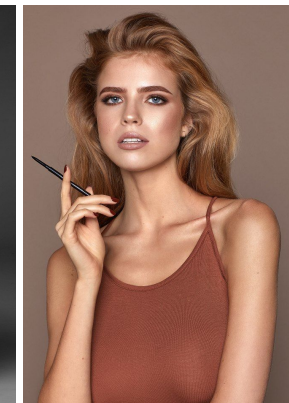

office@stellamodels.com

www.stellamodels.com

HEIGHT	BUST	DRESS	WAIST	HIPS	SHOES	HAIR	EYES
180	86		64	89	41.0	RED	BLUE