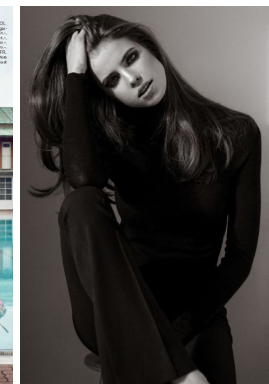

[www.stellamodels.com](http://www.stellamodels.com)

HEIGHT	BUST	WAIST	HIPS	SHOES	HAIR	EYES
180	86	64	89	41.0	RED	BLUE