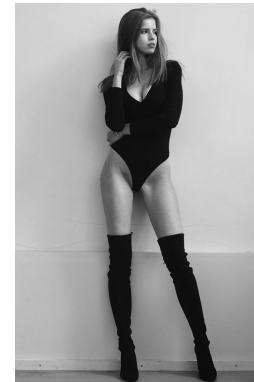

office@stellamodels.com

www.stellamodels.com

HEIGHT	BUST	DRESS	WAIST	HIPS	SHOES	HAIR	EYES
180	86		64	89	41.0	RED	BLUE