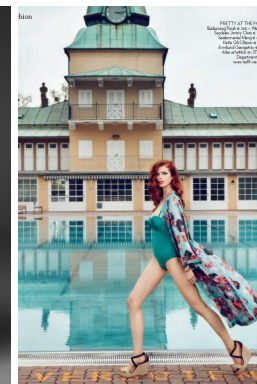

[www.stellamodels.com](http://www.stellamodels.com)

HEIGHT	BUST	WAIST	HIPS	SHOES	HAIR	EYES
180	86	64	89	41.0	RED	BLUE