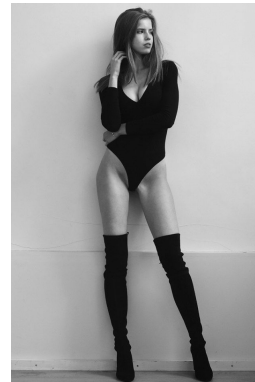

office@stellamodels.com

www.stellamodels.com

HEIGHT	BUST	WAIST	HIPS	SHOES	HAIR	EYES
180	86	64	89	41.0	RED	BLUE