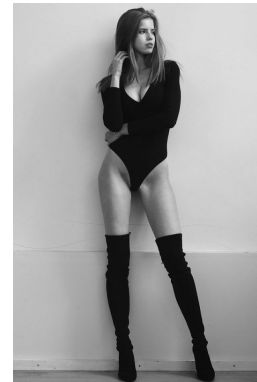

HEIGHT	BUST	WAIST	HIPS	SHOES	HAIR	EYES
180	86	64	89	41.0	RED	BLUE