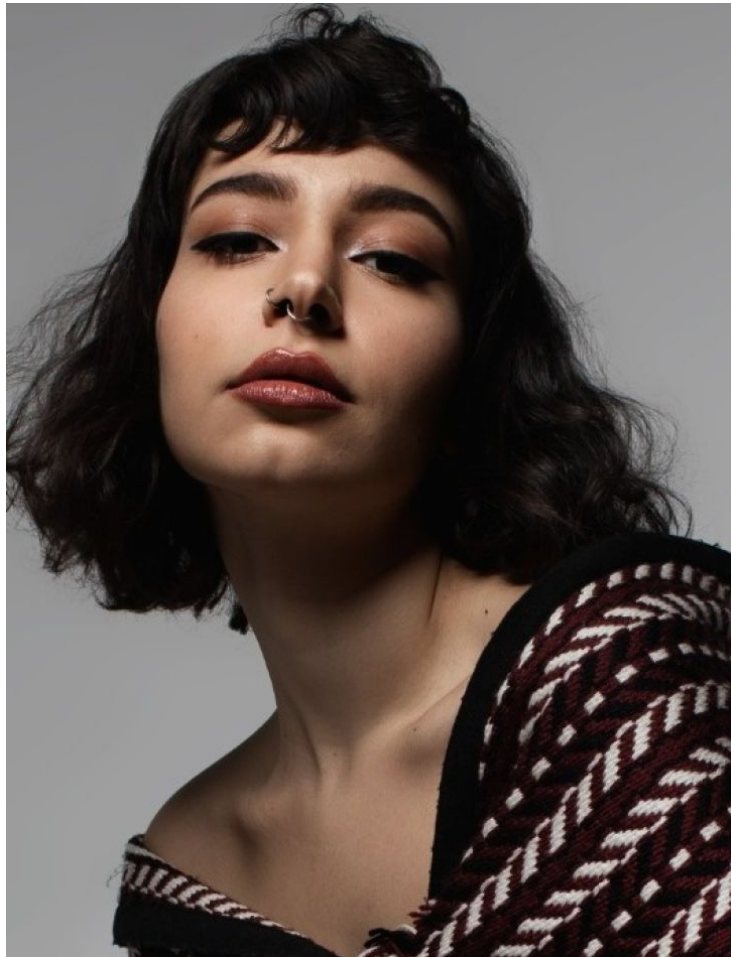

EZGI ATAS

T: +43 1 586 90 27

office@stellamodels.com

—
STELLA
MODELS
×

www.stellamodels.com